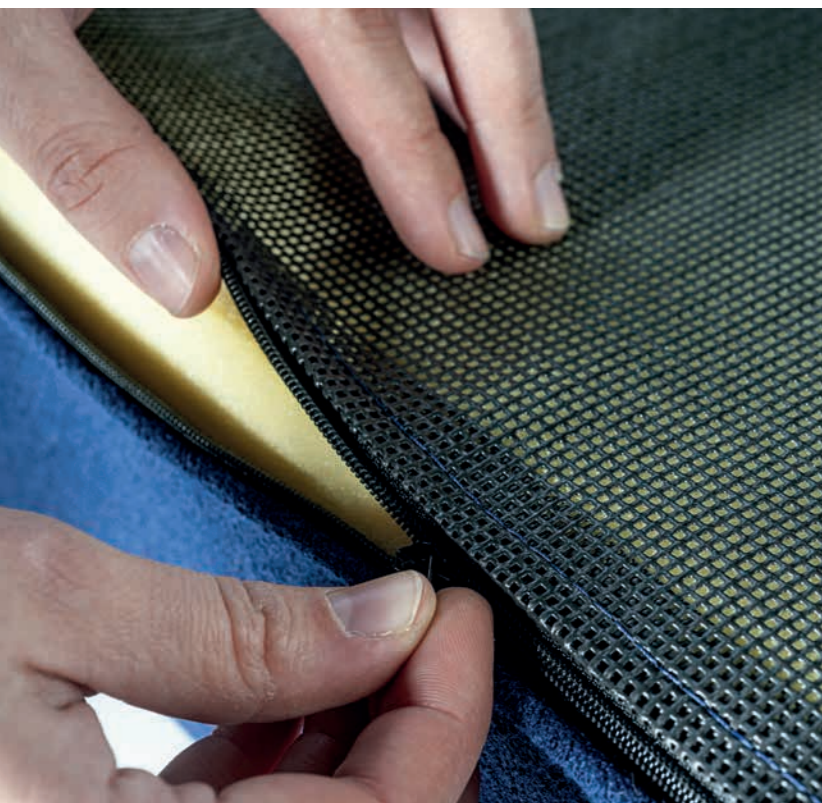

COUSSINS

CUSHIONS

Confection des coussins

Cushions manufacturing

La grande majorité de nos collections sont coussinées afin de vous apporter le confort de l'intérieur à l'extérieur, tout en tenant compte des contraintes techniques plus importantes : UV, pollution, intempéries...

COUTURES

Nous apportons un soin particulier au choix de nos fils de couture, à leurs caractéristiques techniques et à leurs couleurs pour qu'ils s'accordent parfaitement avec nos textiles.

Nos coussins vinyles sont cousus avec un Serafil 15 pour des coutures résistantes avec une bonne tenue aux UV. Sur ces coussins nous avons des surpiques doubles.

Les coussins tissus ont une surpique simple et nous surjetons les bords avant couture pour éviter l'effilochage du tissu.

Les tissus Waterproof sont soudés à haute fréquence.

GRILLE D'AÉRATION

Sous chacun de nos coussins, nous mettons une grille d'aération qui permet la bonne ventilation de la mousse et évite ainsi le développement de moisissures. Elle permet aussi une meilleure évacuation de l'eau et donc un séchage plus rapide des coussins.

COUSSINS DÉHOUSSABLES

Nos coussins sont déhoussables et le zip YKK® de fermeture est surpiqué et caché par un rabat.

MOUSSES

Nous n'utilisons pas de ouate pour assurer un meilleur vieillissement de nos coussins. Notre choix de mousse est effectué en fonction des particularités de chacun de nos meubles et est guidé par une recherche d'ergonomie, de qualité et de pérennité.

CANNAGES